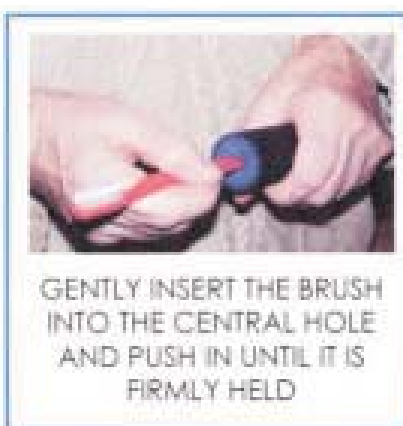

THE COLLIS CURVE FOAM GRIPPER HANDLE

We know that physical challenges can affect manual dexterity in all its forms

This is why we are delighted to have this addition to our range of products: a one-size-fits-all foam gripper which means from children to adults the easier to use brush and gripper is there.